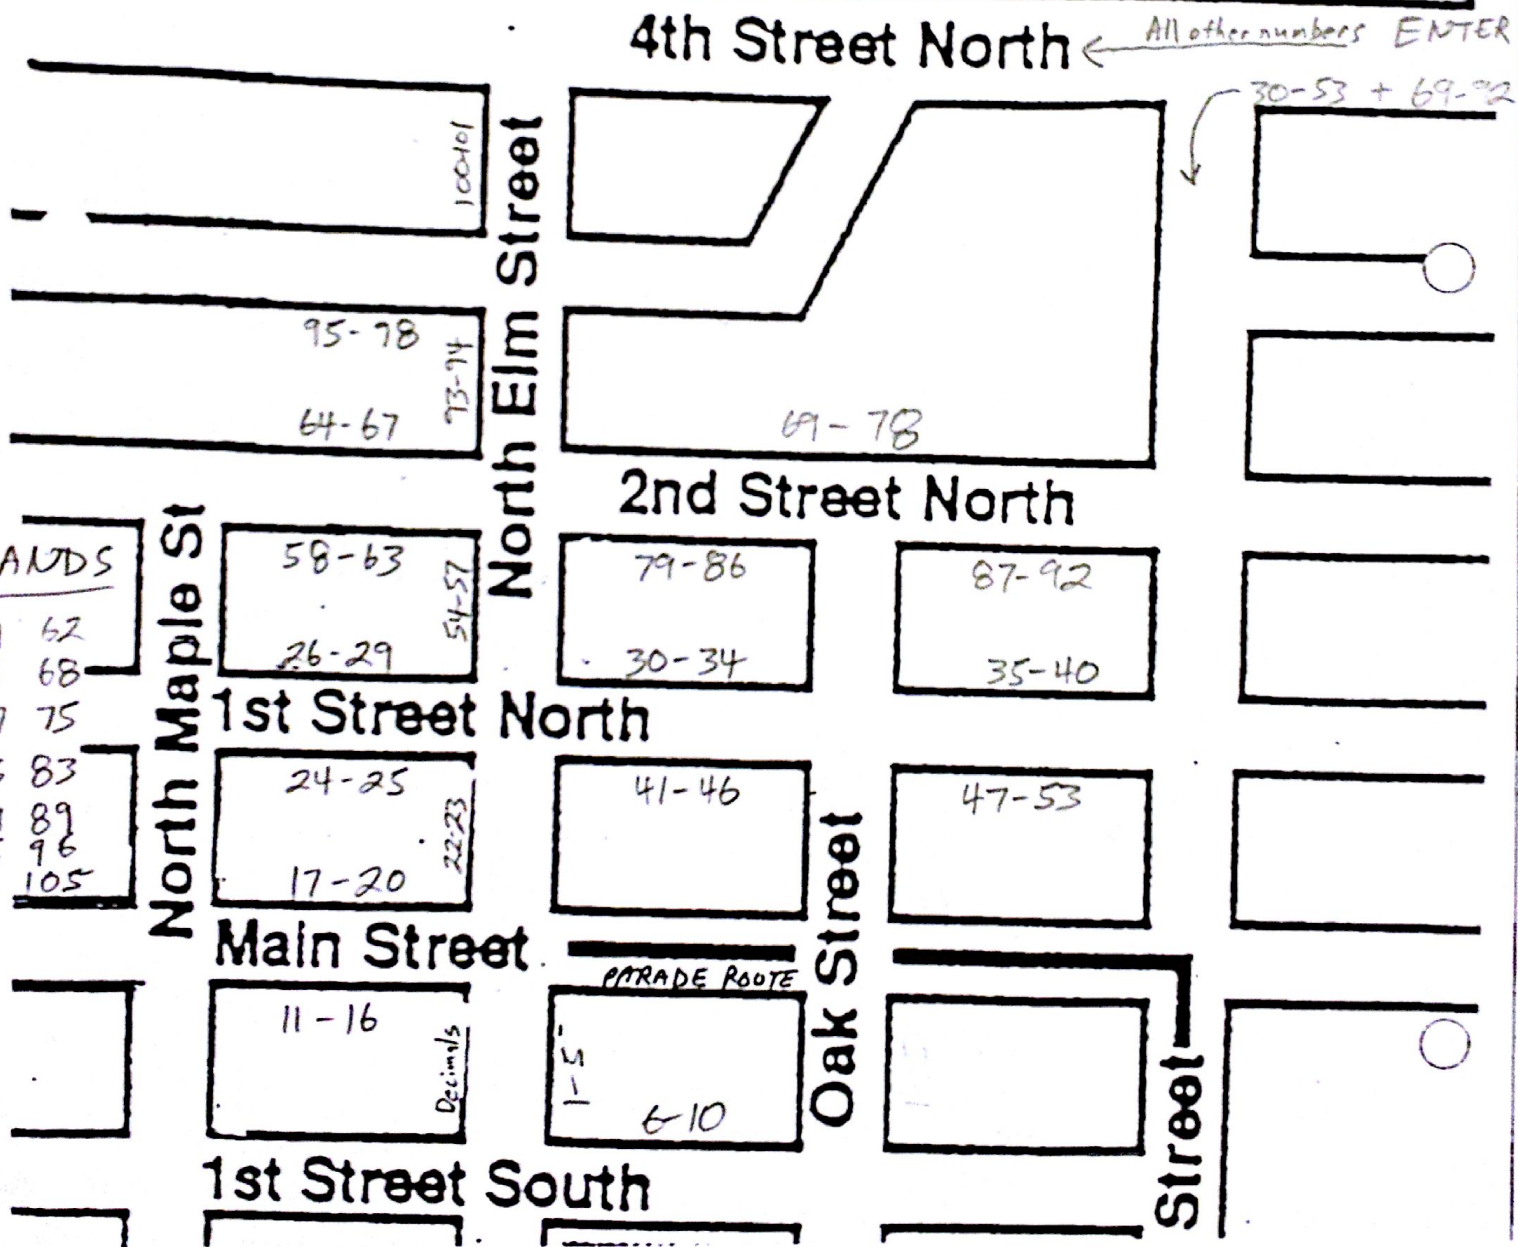

Decimals stage at the corner of Main & Elm.
Whole numbers stage according to map.

Current as of 10:42am 9-14-15

Rod's Ride On Powersports	77.5
Rushford Peterson Valley Royalty	90
Santa	107
SEMA Equipment	88.5
Shenanigans	101
Simple Pleasures Yoga & Massage	47
Sparta Butterfest	81
Springer's Carpet Cleaning	98.5
Spring Grove High School Marching Band	96
Spring Grove Syttende Mai	63
St. John's Lutheran Church and School	64
St. Louis Park Parktacular Ambassadors	53
St. Paul Vulcan Krewe	59
St. Paul Winter Carnival Royal Family	60
Subway	76
Tomah High School Marching Timberwolves	37
Trempealeau Lions Club - Catfish Days	46
Tri-State Two Cylinder Club	78
Viroqua Wild West Days	77
Warrens Cranberry Festival	50
Wennes Pony Float	65
Westby Snowflake Ski & Golf Club Royalty	70
Westby Syttende Mai	72
West Salem High School Marching Panthers	49
Winona County American Dairy Association	32
Winona Steamboat Days Festival Association	33
Winona Winhawk Marching Band	31
WKBT NewsChannel 8	34
WXOW TV-19	28

Decimals stage at the corner of Main & Elm.
Whole numbers stage according to map.

Current as of 10:42am 9-14-15

Zor Firehouse Jesters

45.5

BANDS

21	62
31	68
37	75
43	83
49	89
55	96
	105