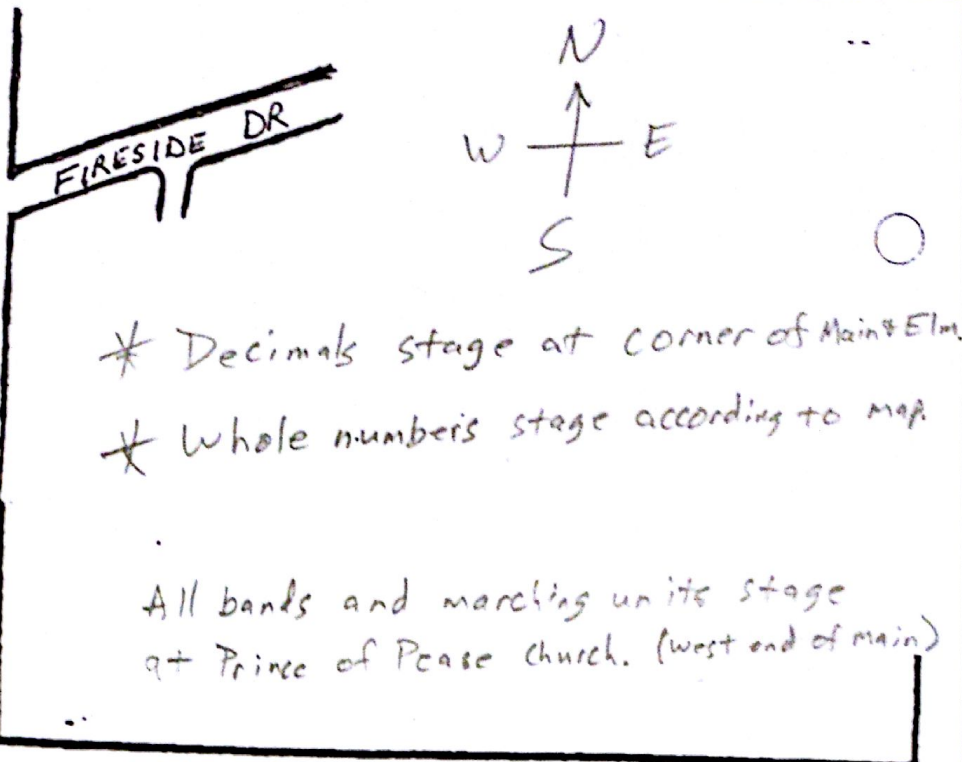

BANDS

21	62
31	68
37	75
43	83
49	89
55	96
	105