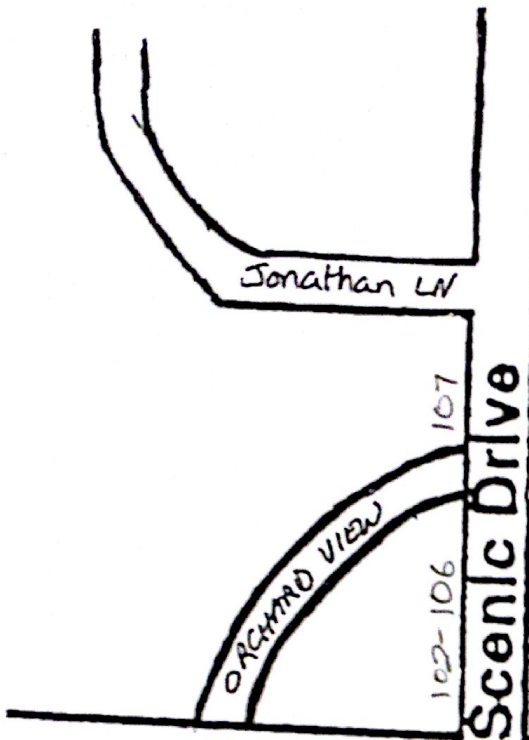

Decimals stage at the corner of Main & Elm.
Whole numbers stage according to map.

Current as of 10:42am 9-14-15

Rod's Ride On Powersports	77.5
Rushford Peterson Valley Royalty	90
Santa	107
SEMA Equipment	88.5
Shenanigans	101
Simple Pleasures Yoga & Massage	47
Sparta Butterfest	81
Springer's Carpet Cleaning	98.5
Spring Grove High School Marching Band	96
Spring Grove Syttende Mai	63
St. John's Lutheran Church and School	64
St. Louis Park Parktacular Ambassadors	53
St. Paul Vulcan Krewe	59
St. Paul Winter Carnival Royal Family	60
Subway	76
Tomah High School Marching Timberwolves	37
Trempealeau Lions Club - Catfish Days	46
Tri-State Two Cylinder Club	78
Viroqua Wild West Days	77
Warrens Cranberry Festival	50
Wennes Pony Float	65
Westby Snowflake Ski & Golf Club Royalty	70
Westby Syttende Mai	72
West Salem High School Marching Panthers	49
Winona County American Dairy Association	32
Winona Steamboat Days Festival Association	33
Winona Winhawk Marching Band	31
WKBT NewsChannel 8	34
WXOW TV-19	28

Decimals stage at the corner of Main & Elm.
Whole numbers stage according to map.

Current as of 10:42am 9-14-15

Zor Firehouse Jesters

45.5

BANDS

21	62
31	68
37	75
43	83
49	89
55	96
	105