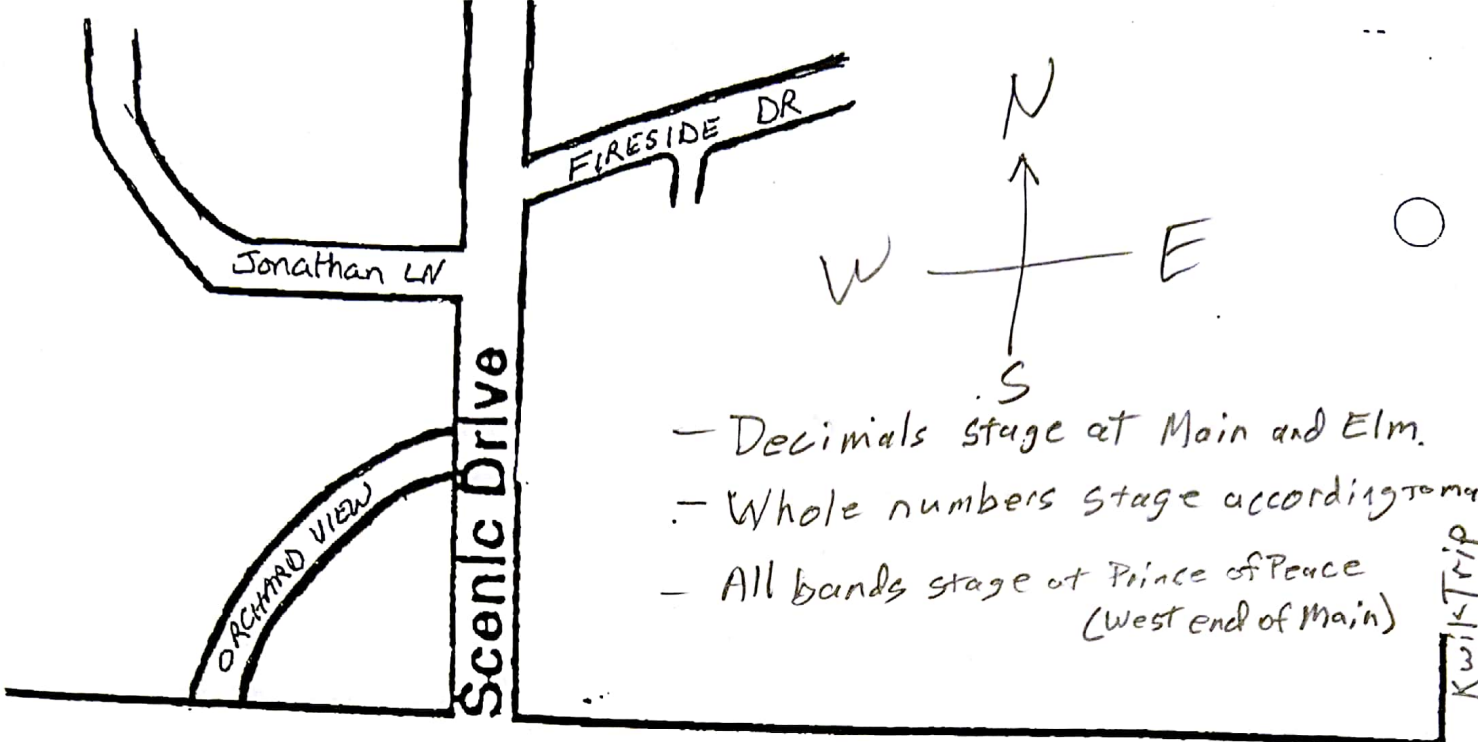

- Decimals stage at Main and Elm.
- Whole numbers stage according to map.
- All bands stage at Prince of Peace (West end of Main)

KwikTrip

4th Street North

All other numbers

30-51 + 72-96