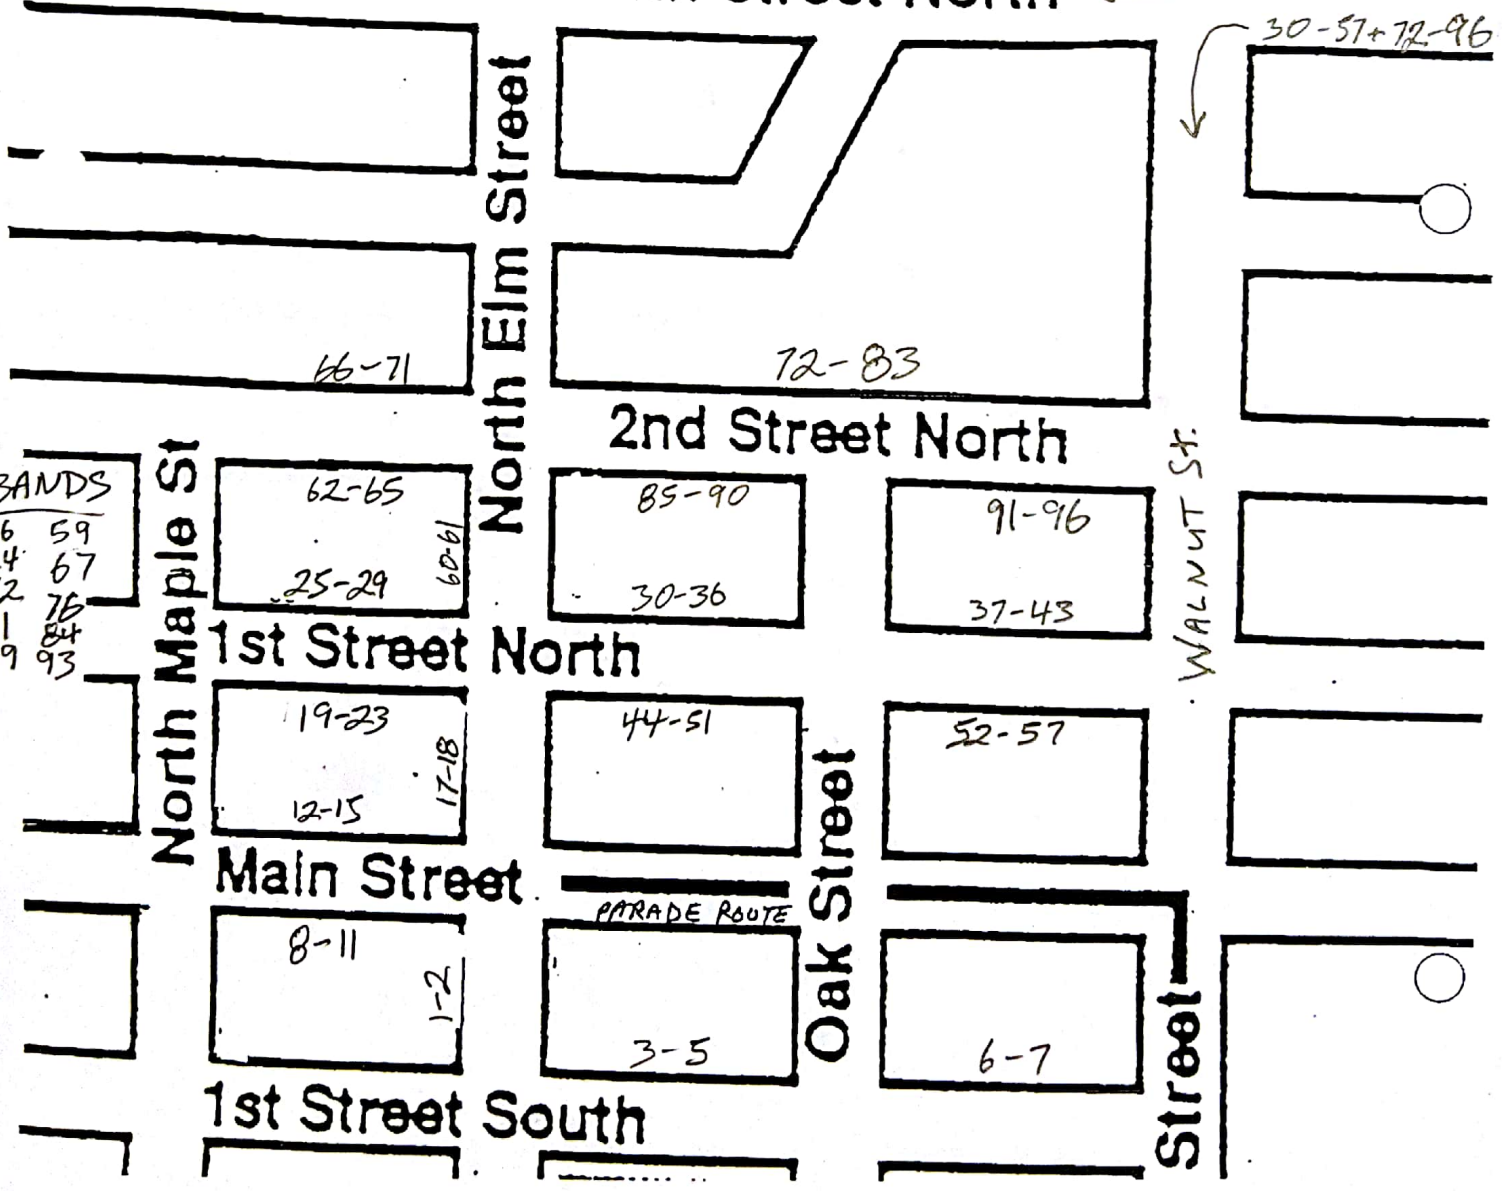

Decimals stage at the corner of Main & Elm.
Whole numbers stage according to map.

Current as of 9-15-18 4:34 PM

This will be updated. See latest version at www.applefestusa.com

Springbrook Assisted Living	48
Spring Grove High School Marching Band	24
Spring Grove Syttende Mai	23
St. John's Lutheran Church and School	70
St. Paul Winter Carnival Royal Family	71
Susan K. Schwebach - Houston County Recorder	86
The Barn on South Ridge	38
TimeOut Tavern	37
Trempealeau Lions Club - Catfish Days	80
Tri-State Two Cylinder Club	82.5
Van Lin Orchards	22.3
Viroqua Wild West Days	27
Visger for Commissioner	78
Warrens Cranberry Festival	50
Westby Snowflake Ski & Golf Club Royalty	22
Westby Syttende Mai Royalty	21
West Salem High School Marching Panthers	76
Winona County American Dairy Association	93.5
Winona Steamboat Days and Miss Winona	36
WKBT NewsChannel 8	26
WXOW TV-19	30.5

- Decimals stage at Main and Elm.
- Whole numbers stage according to map.
- All bands stage at Prince of Peace (West end of Main)

KwikTrip

4th Street North

All other numbers

30-51 + 72-96

BANDS

16	59
24	67
32	76
41	84
49	93

Base map

SUBWAY® Restaurants