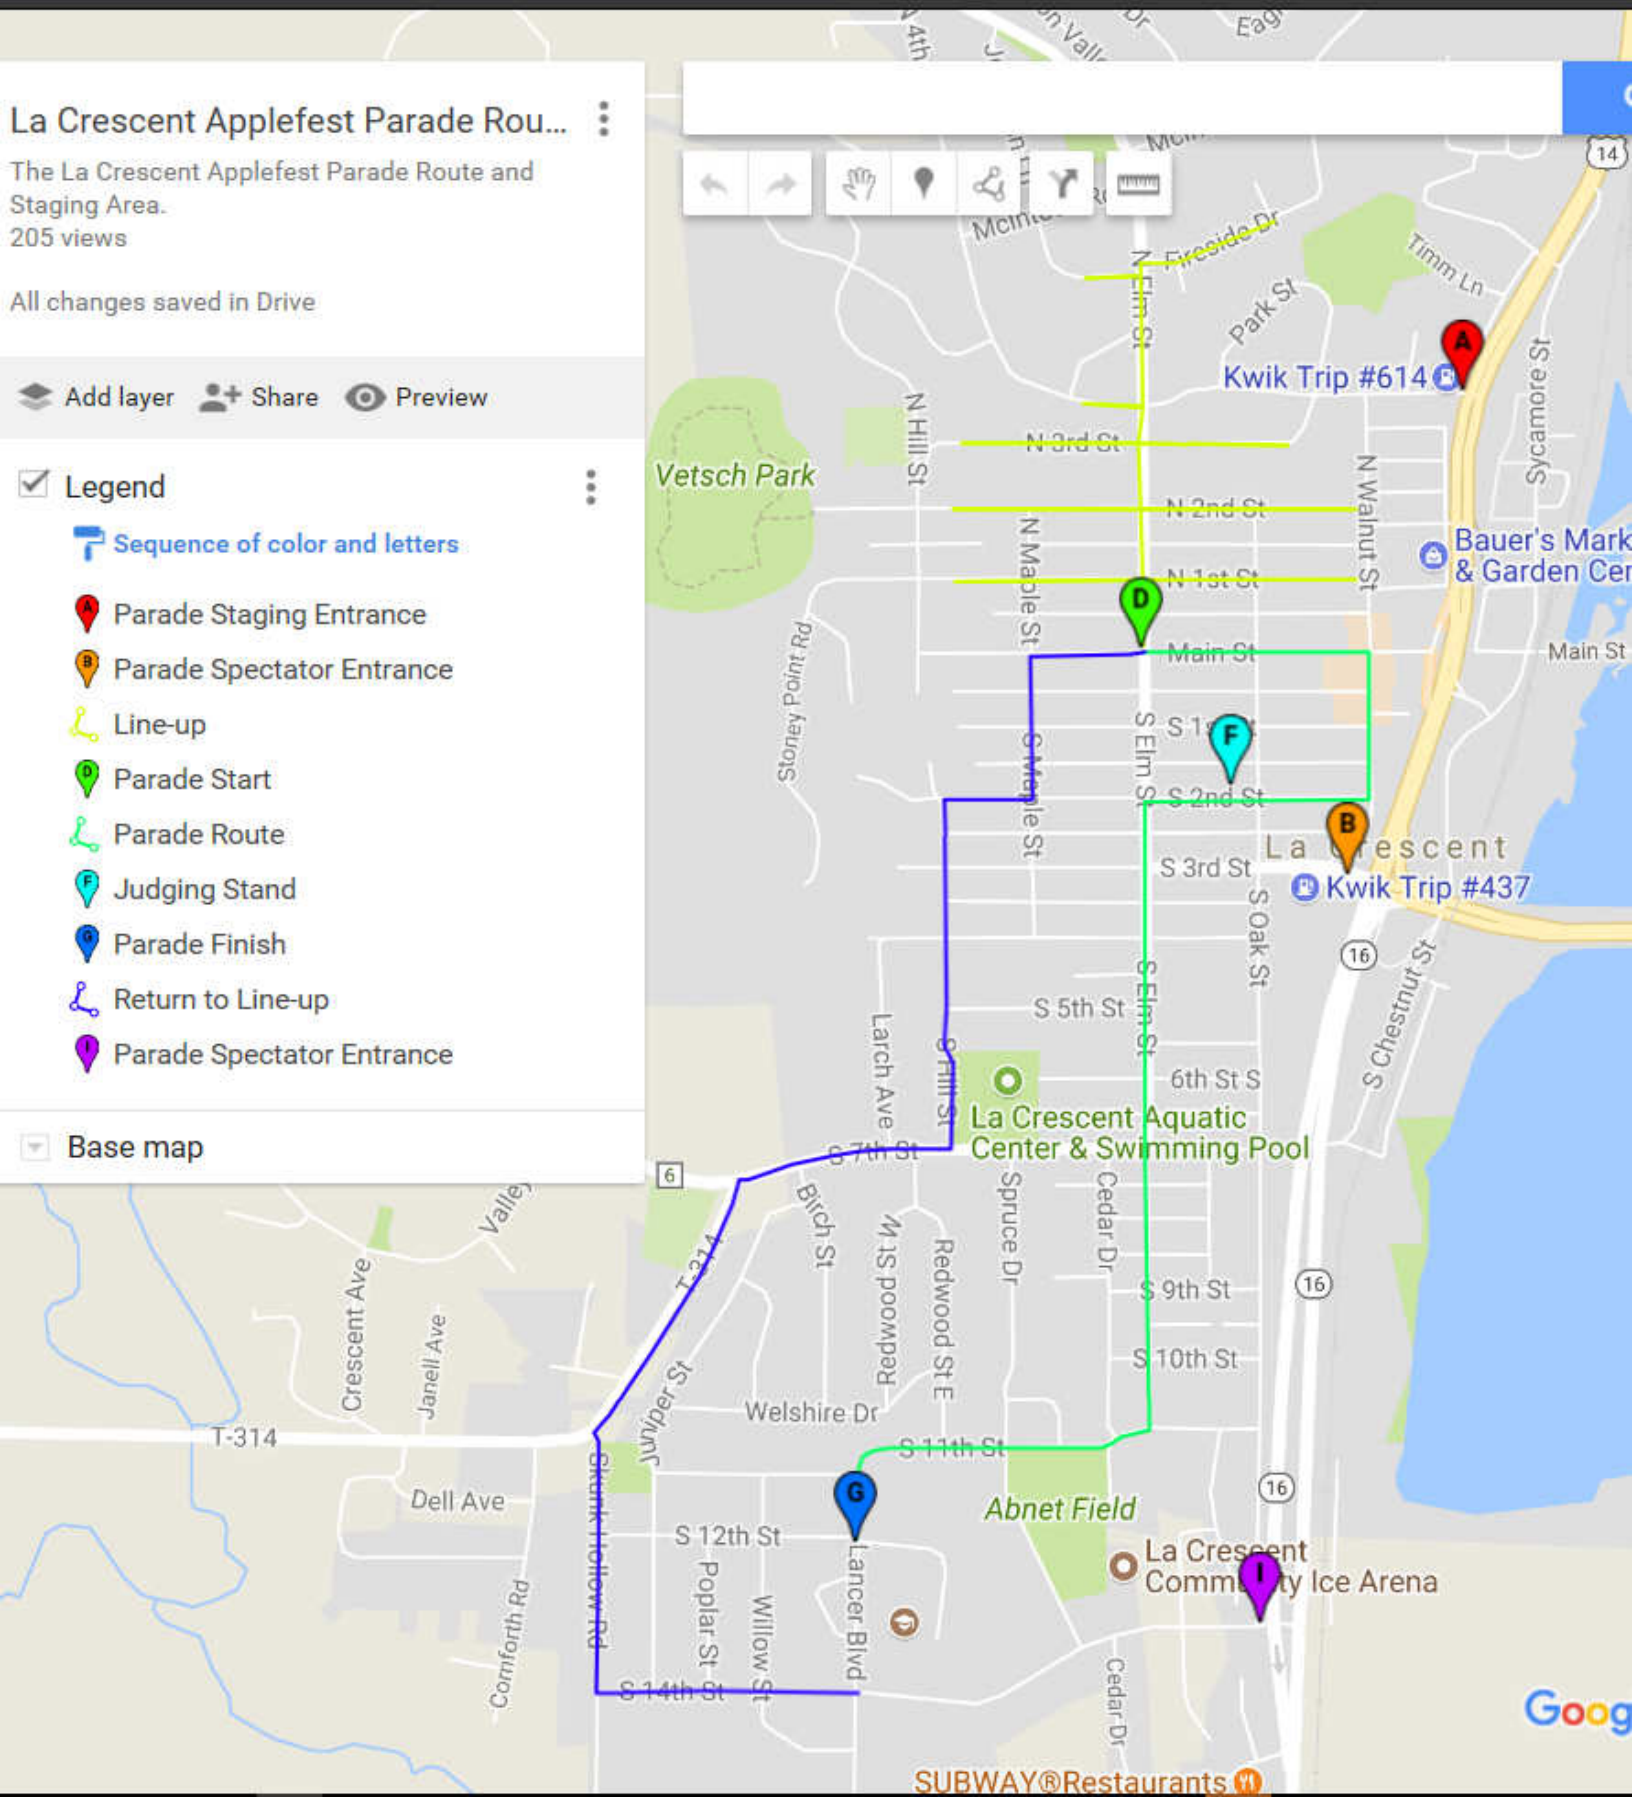

All units will be judged DURING the parade. The judging stand will be located at the corner of South 2nd and Oak Street.

ALL BANDS will stage near the Prince of Peace Church parking lot West of N. Hill St. and transportation should proceed to the HS parking lot for post-parade pickup. See alternate route to avoid crossing parade route.

- Decimals stage at Main and Elm.
- Whole numbers stage according to map.
- All bands stage at Prince of Peace (West end of Main)

KwikTrip

4th Street North

All other numbers

30-51 + 72-96

BANDS

16	59
24	67
32	76
41	84
49	93

La Crescent Applefest Parade Rou...

The La Crescent Applefest Parade Route and Staging Area.
205 views

All changes saved in Drive

Add layer Share Preview

Legend

- Sequence of color and letters
- Parade Staging Entrance
- Parade Spectator Entrance
- Line-up
- Parade Start
- Parade Route
- Judging Stand
- Parade Finish
- Return to Line-up
- Parade Spectator Entrance

Base map

SUBWAY® Restaurants